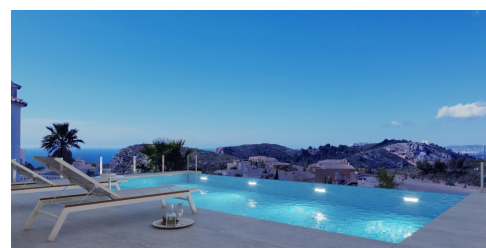

**Inmo
Cobat**

Detached Villa in Benitachell - New build
Reference CBDV-64892

€1,175,000

Sales class: **New build**

Swimming pool: **Communal**

House area: **329.00 m²**

Property type: **Detached Villa**

!sup_parcela: **813 m²**

Bedrooms: **3**

!banos: **3**

Villa Nara, located in the Cumbre del Sol Resort is a modern style villa with Mediterranean touches and enviable views.

info@cobatcostablanca.com

www.cobatcostablanca.com

(+34) 620 146 993