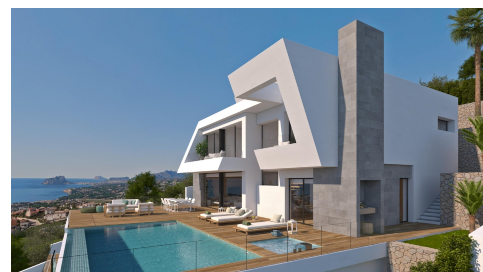

**Inmo
Cobat**

Detached Villa in Benitachell - New build
Reference CBDV-20062

€2,390,000

Sales class: **New build**

Swimming pool: **Communal**

House area: **404.00 m²**

Property type: **Detached Villa**

!sup_parcela: **1205 m²**

Bedrooms: **3**

!banos: **3**

Villa Amanecer, luxury modern villa for sale in Cumbre del Sol, Benitachell (North Costa Blanca, Spain). Excellent location, spectacular sea views, excellent finishes, 3 bedrooms, 3 bathrooms