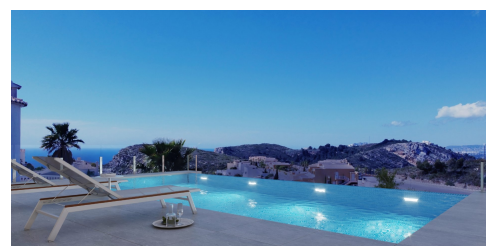

**Inmo
Cobat**

Detached Villa in Benitachell - New build
Reference CBDV-64892

€1,175,000

Sales class: **New build**

Swimming pool: **Communal**

House area: **329.00 m²**

Property type: **Detached Villa**

!sup_parcela: **813 m²**

Bedrooms: **3**

!banos: **3**

Villa Nara, located in the Cumbre del Sol Resort is a modern style villa with Mediterranean touches and enviable views.

info@cobatcostablanca.com

www.cobatcostablanca.com

(+34) 620 146 993